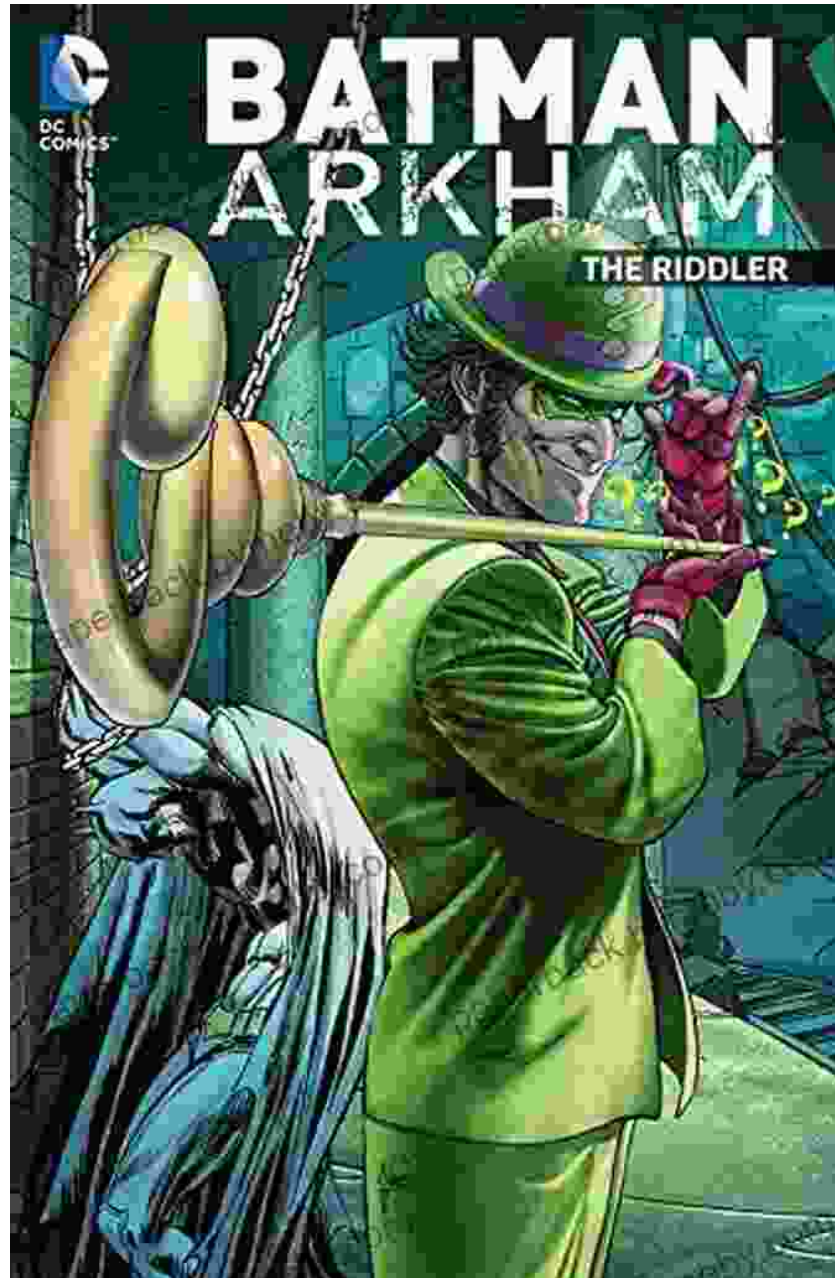

Batman Arkham Riddler: A Comprehensive Retrospective, 1940-2024

Batman: Arkham: Riddler (Batman (1940-2024))

★★★★☆ 4.3 out of 5

Language : English

File size : 922619 KB

Print length : 292 pages

Lending : Enabled

The Riddler, one of Batman's most enduring and enigmatic foes, has captivated comic book readers and moviegoers for over eight decades. From his humble beginnings as a cunning thief to his transformation into a brilliant criminal mastermind, the Riddler's evolution has been a fascinating journey. This comprehensive retrospective explores the history of the Riddler, unraveling the secrets behind his puzzles, gadgets, and motivations. Through a detailed analysis of his appearances in comics, films, and other media, we will delve into the twisted mind of one of Batman's most iconic supervillains.

The Early Years: 1940-1950

The Riddler first appeared in Detective Comics #140 in 1948. Initially portrayed as a masked criminal known only as the Question, he left behind cryptic clues and puzzles at crime scenes to challenge Batman's intellect. As his popularity grew, the character was renamed the Riddler, and his signature green suit and question mark motif became synonymous with his cunning and enigmatic nature.

elaborate. He would often create intricate traps and mazes, forcing Batman to use his detective skills and ingenuity to escape.

The Silver Age: 1956-1970

The Silver Age of Comics saw a significant shift in the Riddler's character. He became more flamboyant and theatrical, with a penchant for puns and riddles that often bFree Downloaded on the absurd. This playful and eccentric persona made him a popular figure with readers, and he became one of Batman's most recognizable villains.